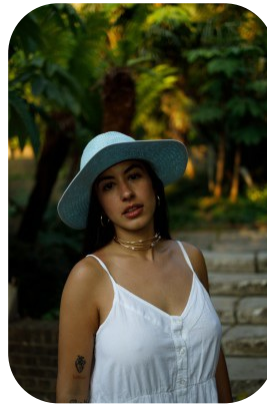

Additional Talents: