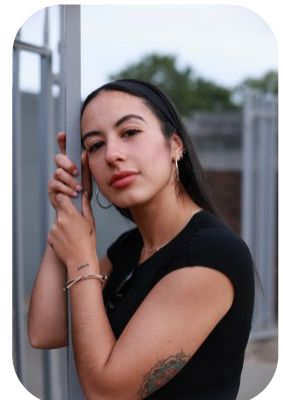

Additional Talents: